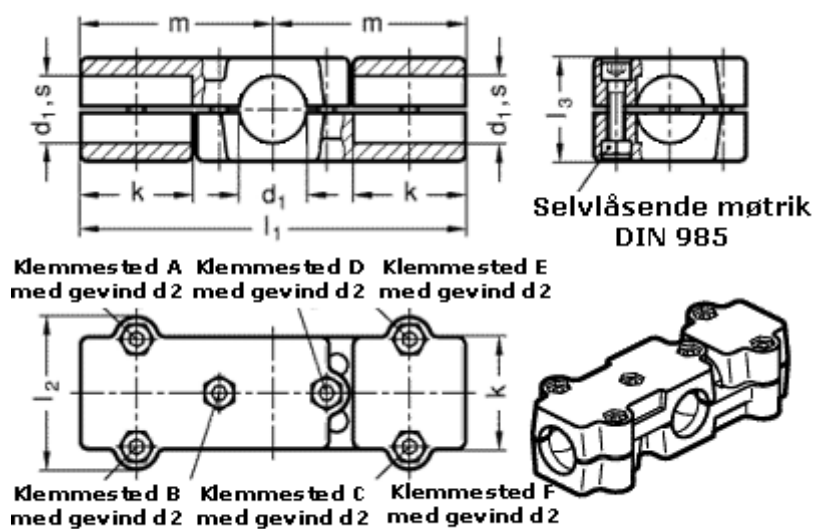

Article number: 20195B40602SW

Description: E+G double T-angel clamps  
GN 195-B40-60-2-SW

## Measures

d1 = B 40  
d2 = M8  
k = 60  
l1 = 203  
l2 = 79  
l3 = 59  
m = 101.5